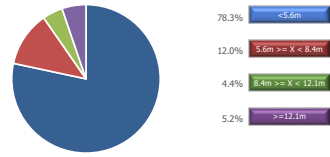

Direction	7-Day Average Speed	7-Day 85th %ile Speed
Eastbound	16.0	19.0
Westbound	20.9	26.0
Bi-directional	18.6	24.0

20

mph mph

On a 7-day average		
11.3%	0.9%	0.0%
63.8%	34.8%	0.6%
39.0%	18.8%	0.3%
of vehicles are travelling over prescribed speed limit	of vehicles are traveling 10% +2 over the speed limit (24mph)	of vehicles are 15mph over the speed limit (35mph)

Traffic Composition by Class - Total Surveyed Vehicles

Direction	Weekday Average Total Traffic	7-Day Average Traffic	Weekday Traffic Total
Eastbound	3186	2918	20428
Westbound	3509	3264	22846
Bi-directional	6696	6182	43274